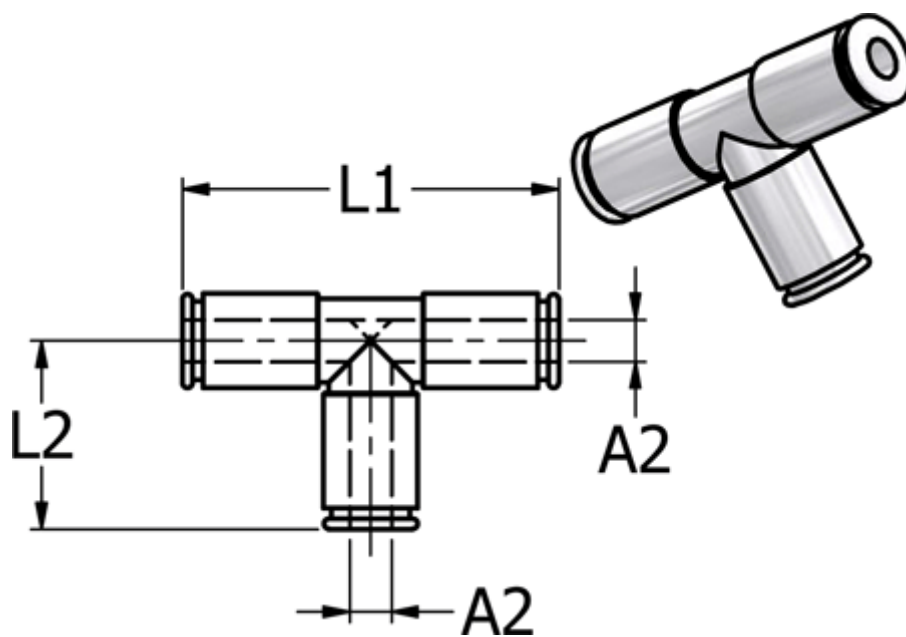

Article number: 586849008

Description: Metal Push-in fitting 849.008, Ø8-Ø8-Ø8  
Tee connector with FPM O-ring

## Measures

Ext. hose diameter A2 =	8
L1 =	46
L2 =	23